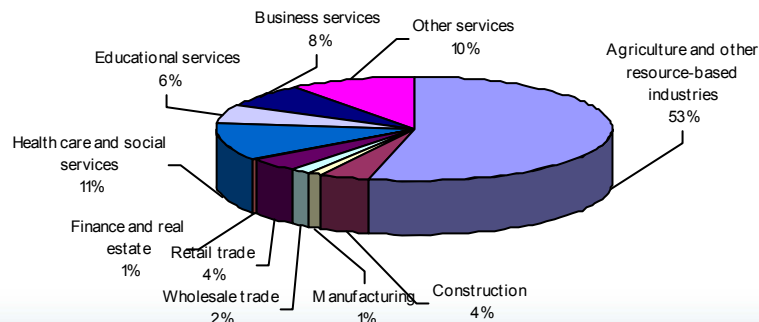

2006 Labour Force by Industry Division