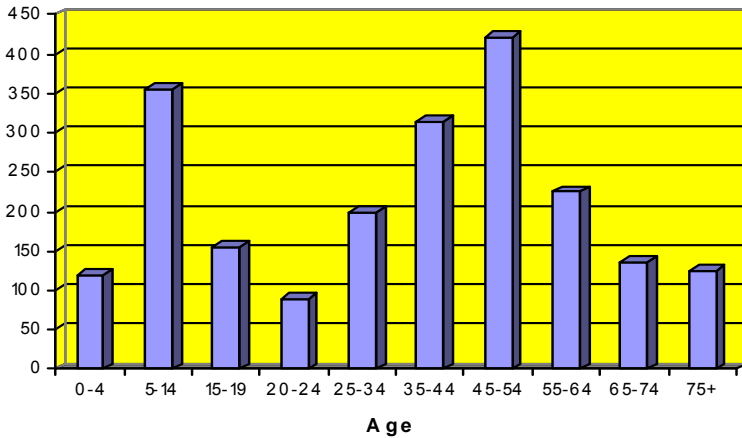

Breakdown of 2006 Population by Age