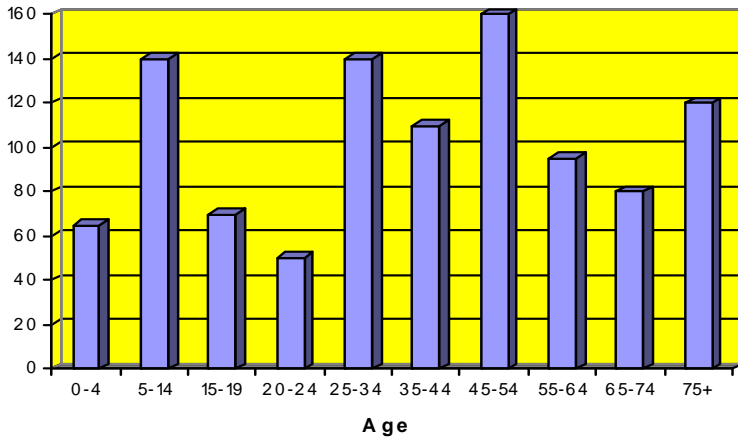

Town of Coronation

Alberta, Canada

Population Statistics

Population in 2007	1,015
Population in 2001	902
% of Change	12.53%
Population Density Per km ²	271.8

Breakdown of 2006 Population by Age

We are pleased to have you in our town. Our community takes pride in our rich heritage and our people are friendly and helpful. A small town is an ideal place to raise a family. Family ties are renewed and strengthened due to the commitment made by the community people through involvement in the various groups and organizations found here.