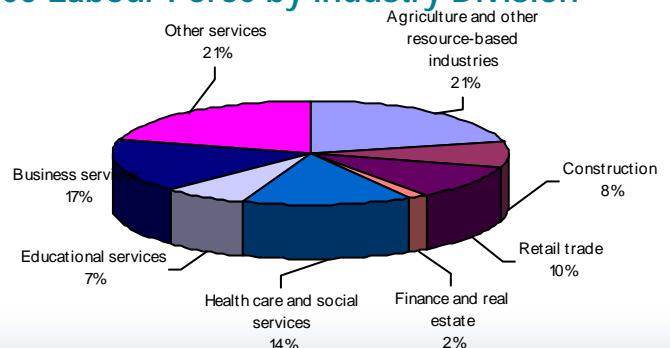

2006 Labour Force by Industry Division